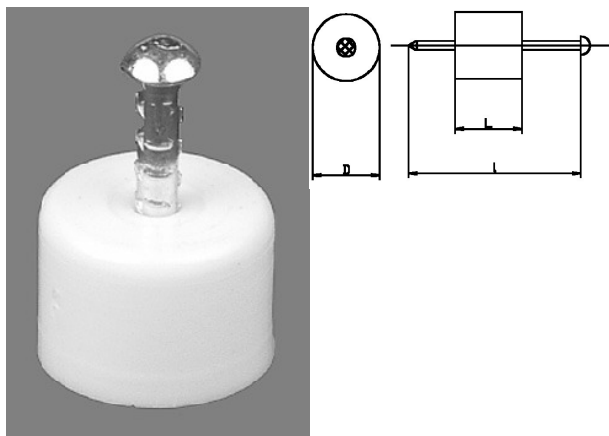

417470. PLANKDRAGER PE MET NAGEL

Artikelcode	D	L	I	
417470.070007000.001	7,0	7,0	16,0	wit
417470.100008000.001	10,0	8,0	18,0	wit
417470.120008000.001	12,0	8,0	18,0	wit