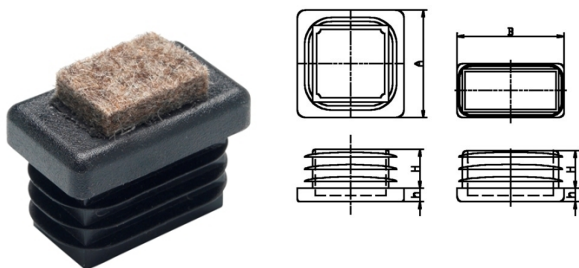

403305. INDOP RECHTH.PE VIBR. GELAST VILT

| Artikelcode | L | B | H | h | | | |
|----------------------|------|------|------|-----|---------|-------|------------|
| 403305.015015000.000 | 15,0 | 15,0 | 11,5 | 4,0 | 1,0-2,0 | zwart | wolvilt |
| 403305.015015010.000 | 15,0 | 15,0 | 11,5 | 4,0 | 1,0-2,0 | zwart | synt. vilt |
| 403305.016016000.000 | 16,0 | 16,0 | 11,5 | 5,0 | 1,0-2,0 | zwart | wolvilt |
| 403305.018018000.000 | 18,0 | 18,0 | 11,5 | 5,0 | 1,0-2,0 | zwart | wolvilt |
| 403305.018018010.000 | 18,0 | 18,0 | 11,5 | 5,0 | 1,0-2,0 | zwart | synt. vilt |
| 403305.020015000.000 | 20,0 | 15,0 | 11,8 | 5,0 | 1,0-2,0 | zwart | wolvilt |
| 403305.020020000.000 | 20,0 | 20,0 | 11,5 | 5,0 | 1,0-2,0 | zwart | wolvilt |
| 403305.020020000.910 | 20,0 | 20,0 | 11,5 | 5,0 | 1,0-2,0 | wit | wolvilt |
| 403305.020020010.000 | 20,0 | 20,0 | 11,5 | 5,0 | 1,0-2,0 | zwart | synt. vilt |
| 403305.022022010.000 | 22,0 | 22,0 | 11,5 | 5,0 | 1,0-2,0 | zwart | synt. vilt |
| 403305.025015000.000 | 25,0 | 15,0 | 11,8 | 5,0 | 1,0-2,0 | zwart | wolvilt |
| 403305.025020010.000 | 25,0 | 20,0 | 11,5 | 5,0 | 1,0-2,0 | zwart | synt. vilt |
| 403305.025025000.000 | 25,0 | 25,0 | 11,5 | 5,0 | 1,0-2,0 | zwart | wolvilt |
| 403305.025025010.000 | 25,0 | 25,0 | 11,5 | 5,0 | 1,0-2,0 | zwart | synt. vilt |
| 403305.030010010.000 | 30,0 | 10,0 | 13,5 | 3,0 | 1,0-2,0 | zwart | synt. vilt |
| 403305.030015000.000 | 30,0 | 15,0 | 11,5 | 5,0 | 1,0-2,0 | zwart | wolvilt |
| 403305.030015010.000 | 30,0 | 15,0 | 11,5 | 5,0 | 1,0-2,0 | zwart | synt. vilt |
| 403305.030030000.000 | 30,0 | 30,0 | 11,5 | 5,0 | 1,0-2,0 | zwart | wolvilt |
| 403305.030030010.000 | 30,0 | 30,0 | 11,5 | 5,0 | 1,0-2,0 | zwart | synt. vilt |
| 403305.030030300.000 | 30,0 | 30,0 | 13,5 | 5,0 | 1,0-2,0 | zwart | wolvilt |
| 403305.035015010.000 | 35,0 | 15,0 | 11,5 | 5,0 | 1,0-2,0 | zwart | synt. vilt |
| 403305.035020000.000 | 35,0 | 20,0 | 13,5 | 5,0 | 1,0-2,0 | zwart | wolvilt |
| 403305.035035000.000 | 35,0 | 35,0 | 14,5 | 5,0 | 1,0-2,0 | zwart | wolvilt |
| 403305.040010010.000 | 40,0 | 10,0 | 11 | 5,0 | 1,0-2,0 | zwart | synt. vilt |
| 403305.040015010.000 | 40,0 | 15,0 | 11 | 5,0 | 1,0-2,0 | zwart | synt. vilt |