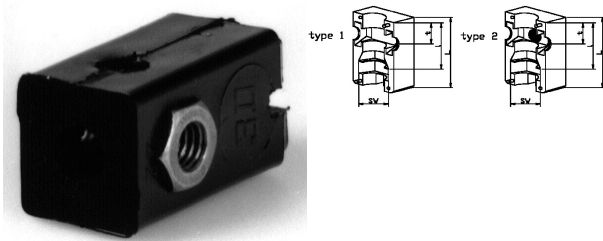

440060. EXPANSIEHOEKVERBINDING PA 2-DELIG ZONDER KRAAG

Uitvoeringen:

- zonder moer
- met 1 moer
- met 3 moeren

25X25X1,5 ook leverbaar met 5 moeren

| Artikelcode | Buismaat | Wanddikte | SW | t | l | L | M | Type |
|----------------------|----------|-----------|----|------|------|------|-----|------|
| 440060.202015060.000 | 20 x 20 | 1,5 | 10 | 10,0 | 35,0 | 41,0 | M 6 | 1 |
| 440060.202015061.000 | 20 x 20 | 1,5 | 10 | 10,0 | 35,0 | 41,0 | M 6 | 1 |
| 440060.202015062.000 | 20 x 20 | 1,5 | 10 | 10,0 | 35,0 | 41,0 | M 6 | 1 |
| 440060.202015063.000 | 20 x 20 | 1,5 | 10 | 10,0 | 35,0 | 41,0 | M 6 | 1 |
| 440060.202015080.000 | 20 x 20 | 1,5 | 13 | 10,0 | 35,0 | 41,0 | M 8 | 1 |
| 440060.202015081.000 | 20 x 20 | 1,5 | 13 | 10,0 | 35,0 | 41,0 | M 8 | 1 |
| 440060.202015083.000 | 20 x 20 | 1,5 | 13 | 10,0 | 35,0 | 41,0 | M 8 | 1 |
| 440060.252515080.000 | 25 x 25 | 1,5 | 13 | 12,5 | 30,0 | 42,0 | M 8 | 2 |
| 440060.252515081.000 | 25 x 25 | 1,5 | 13 | 12,5 | 30,0 | 42,0 | M 8 | 2 |
| 440060.252515085.000 | 25 x 25 | 1,5 | 13 | 12,5 | 30,0 | 42,0 | M 8 | 2 |
| 440060.303020080.000 | 30 x 30 | 2,0 | 13 | 15,0 | 35,0 | 41,0 | M 8 | 1 |
| 440060.303020081.000 | 30 x 30 | 2,0 | 13 | 15,0 | 35,0 | 41,0 | M 8 | 1 |
| 440060.303020083.000 | 30 x 30 | 2,0 | 13 | 15,0 | 35,0 | 41,0 | M 8 | 1 |