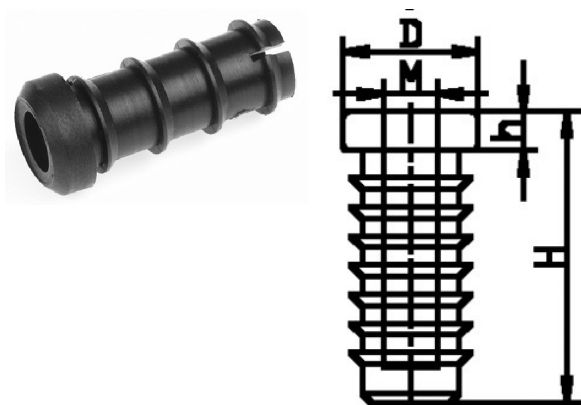

404021. INSTEKTOP MET BORING

Artikelcode	D	H	h		
404021.001408020.000	14,0X1,0	27,0	5,0	M 8	zwart
404021.001408020.001	14,0X1,0	27,0	5,0	M 8	wit
404021.001608020.000	16,0X1,0	27,0	5,0	M 8	zwart
404021.001608020.001	16,0X1,0	27,0	5,0	M 8	wit
404021.001808020.000	18,0X1,0	27,0	5,0	M 8	zwart
404021.001808020.001	18,0X1,0	27,0	5,0	M 8	wit