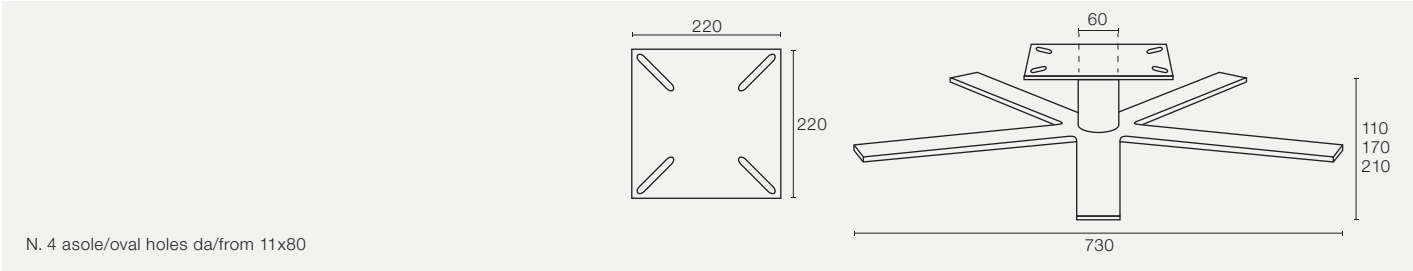

Base Barcellona

N. 4 asole/oval holes da/from 11x80

Finitura	Finish	Cromo Lucido	Polished Chrome