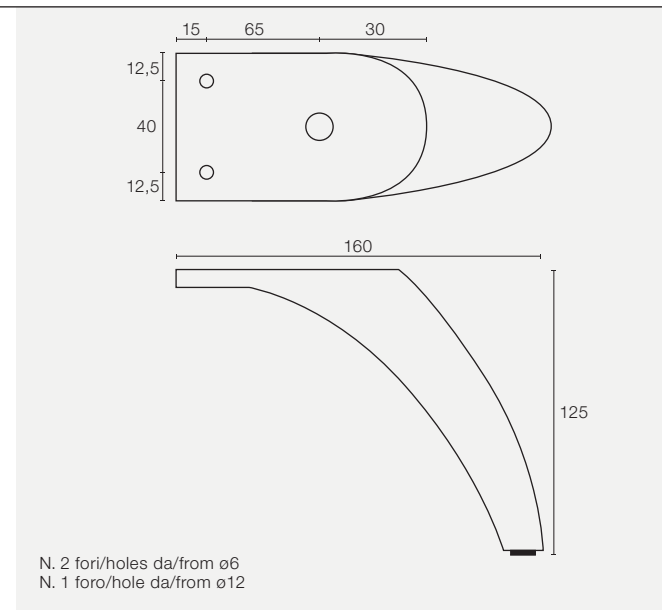

Perugia

Finitura Finish

Cromo Lucido Polished Chrome