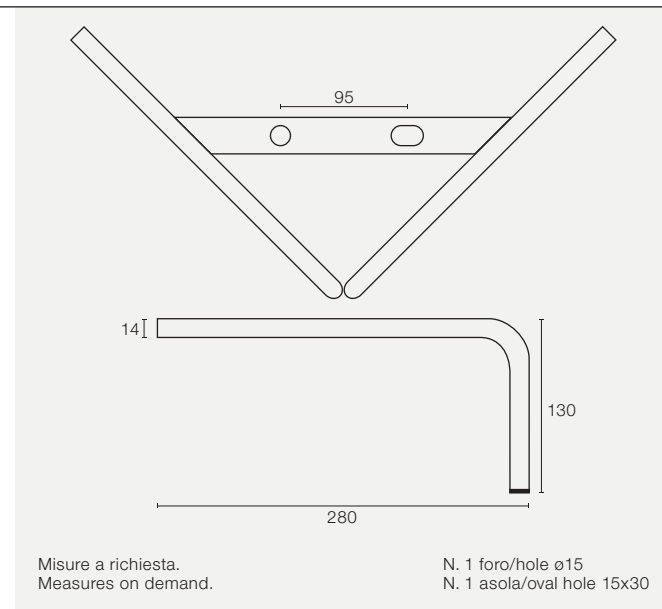

Maghera

Finitura Finish

Lucido Polish
Satinato Satin