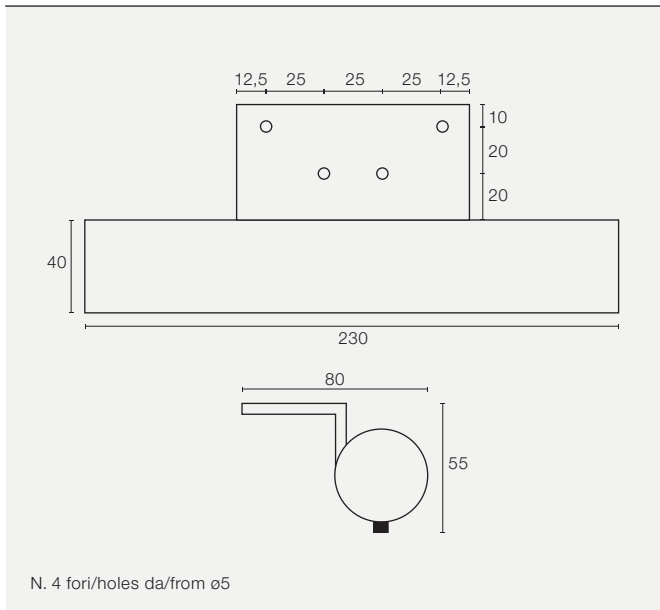

Pistoia h50 40x230

Finitura Finish

Cromo Lucido Polished Chrome

Pistoia 60x220