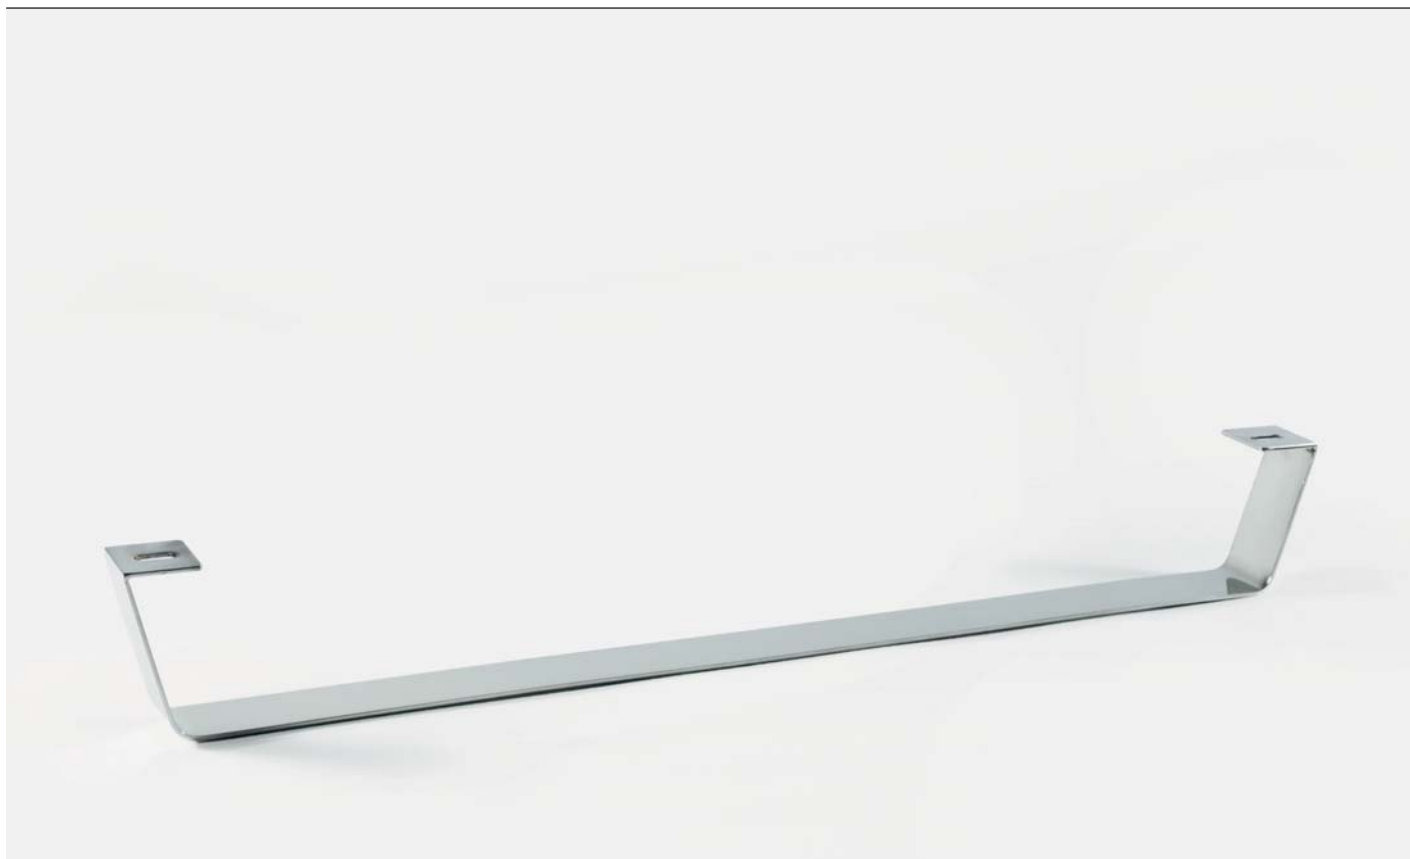

# Belgrado

Finitura Finish

Cromo Lucido Polished Chrome

Misure a richiesta.  
Measures on demand.

N. 2 asole/oval holes da/from 12x30

Finitura Finish

Lucido Polish  
Satinato Satin

INOX