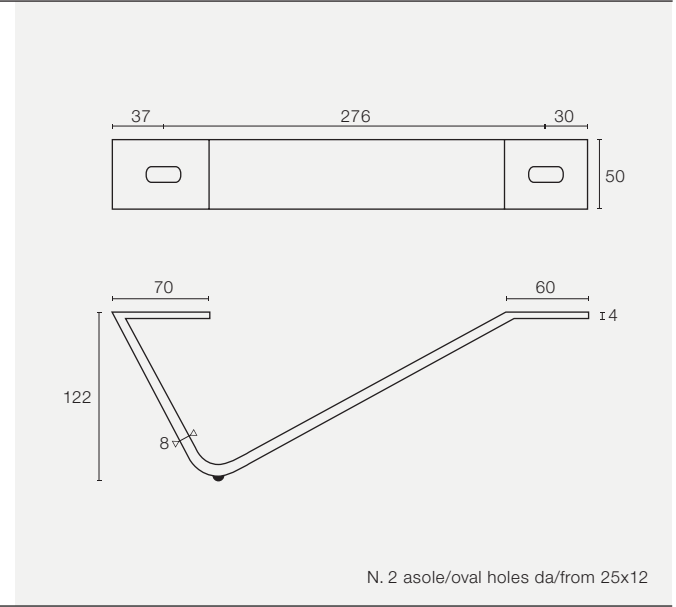

Dallas

Finitura Finish

Lucido Polish
Satinato Satin