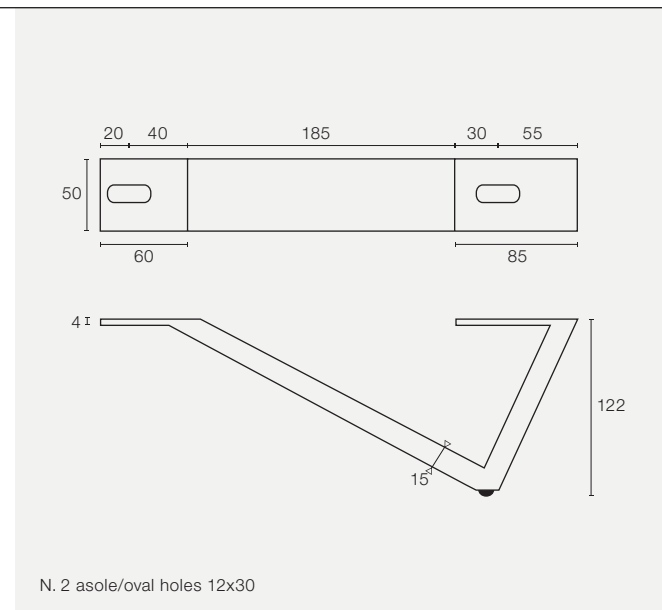

Haiti

Finitura Finish

Lucido Polish
Satinato Satin