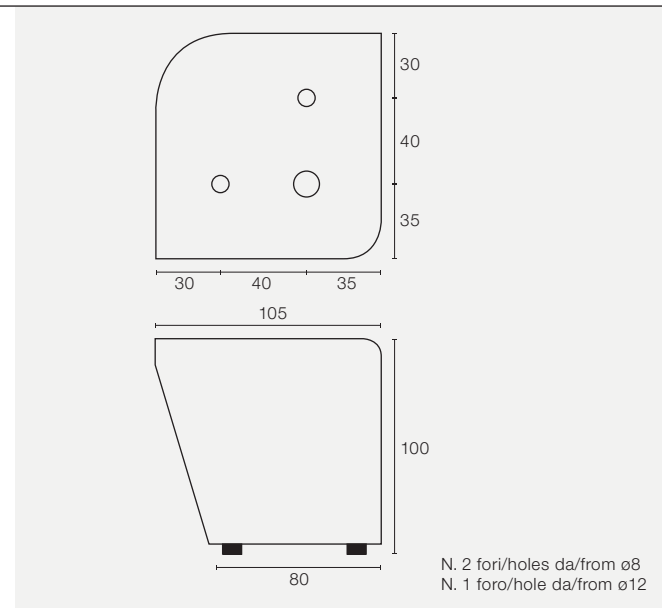

Torino

Finitura Finish

Lucido Polish
Satinato Satin