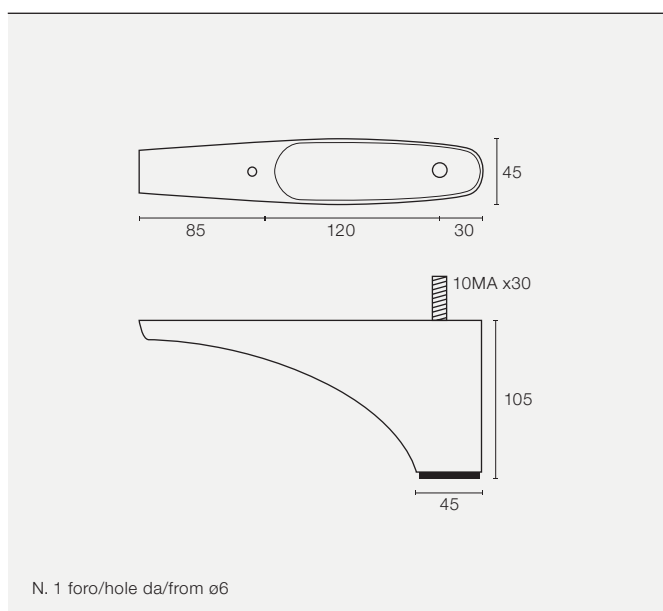

Finitura Finish

Lucido Polish
Satinato Satin