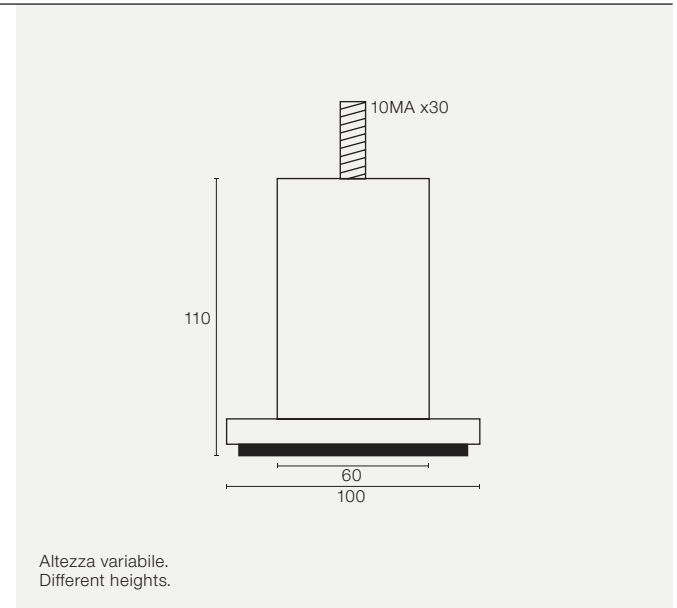

Rimini

Finitura Finish

Lucido Polish
Satinato Satin