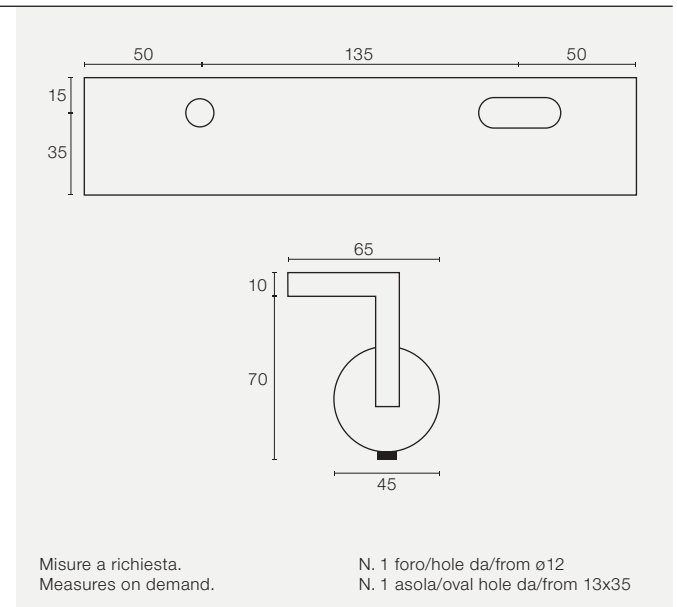

Roma

Finitura Finish

Lucido Polish
Satinato Satin