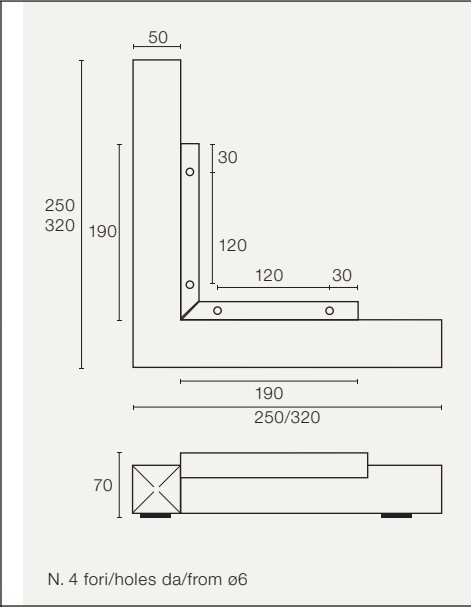

Bassano

Finitura Finish

Cromo Lucido Polished Chrome