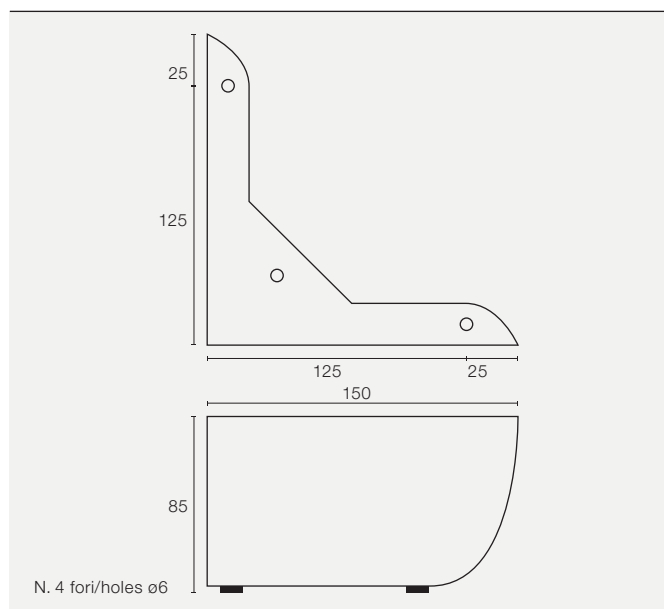

Finitura Finish

Cromo Lucido Polished Chrome
Cromo Satinato Satin Chrome