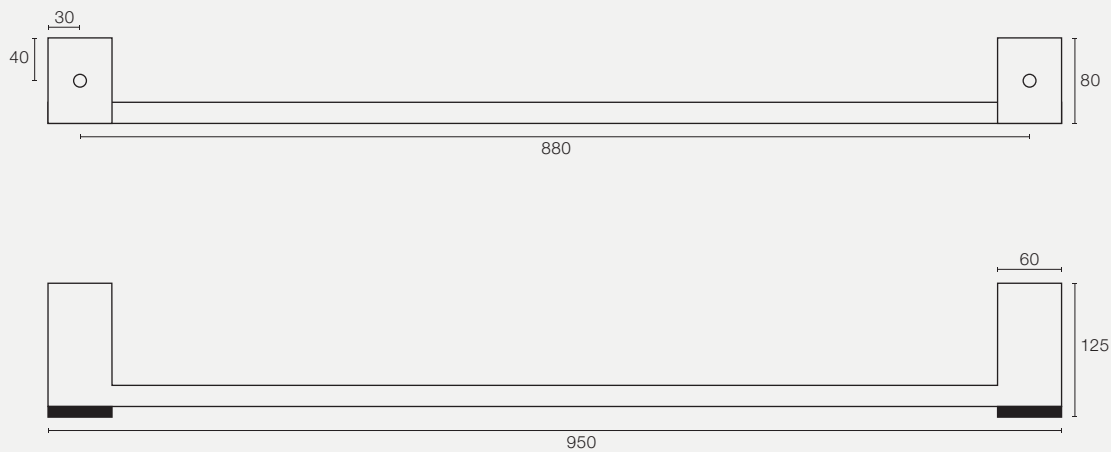

Misure a richiesta.
Measures on demand.

N. 2 fori svasati/countersunk holes da/from $\phi 12$ a/to $\phi 20$

Finitura Finish

Lucido Polish
Satinato Satin

INOX