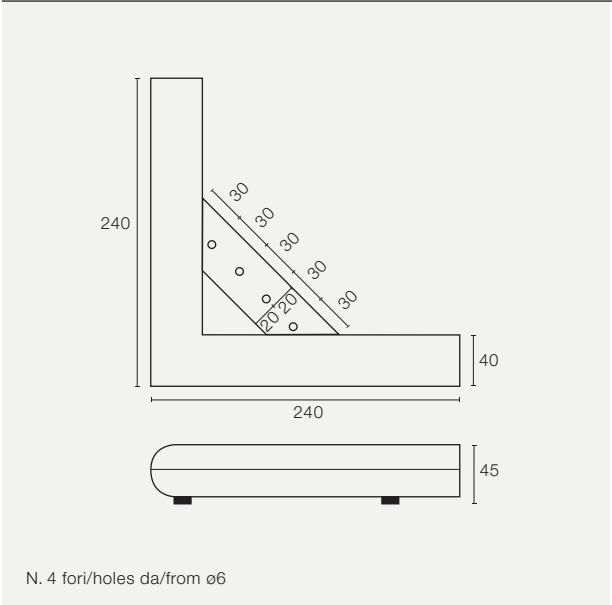

Pistoia Corner

Finitura Finish

Cromo Lucido Polished Chrome