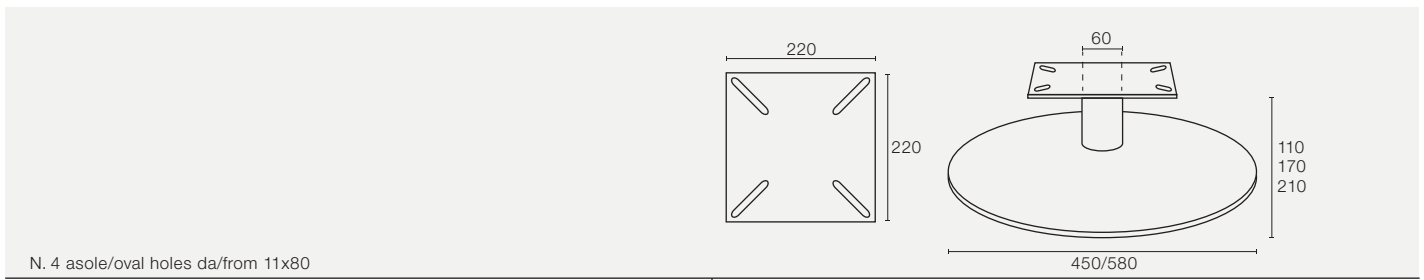

Base Como

N. 4 asole/oval holes da/from 11x80

Finitura	Finish	Lucido	Polish
		Satinato	Satin