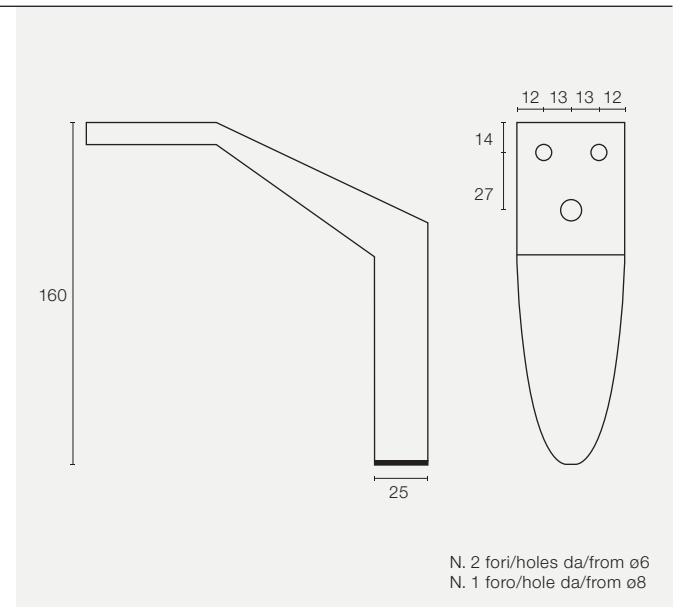

Casablanca

Finitura Finish

Lucido Polish
Satinato Satin