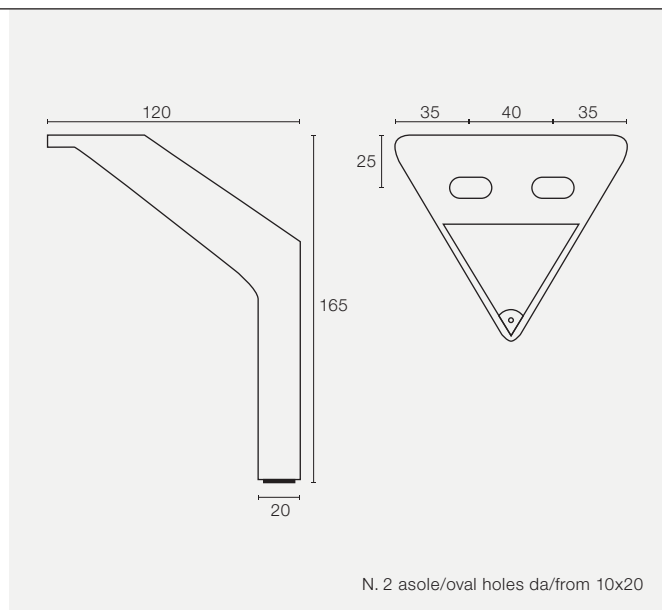

New Siena

Finitura Finish

Cromo Lucido Polished Chrome