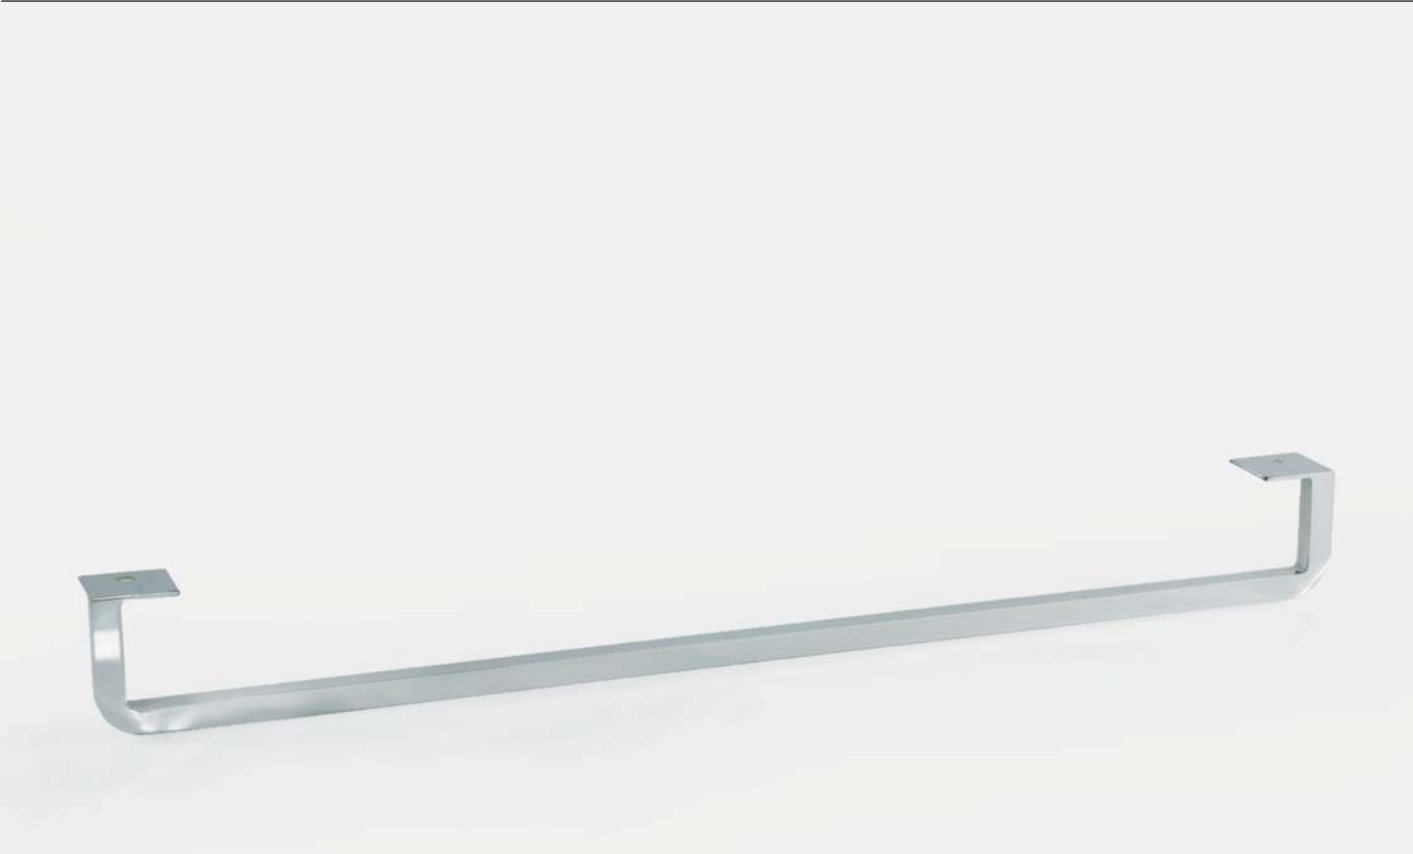

Belgrado

Finitura Finish

Cromo Lucido Polished Chrome