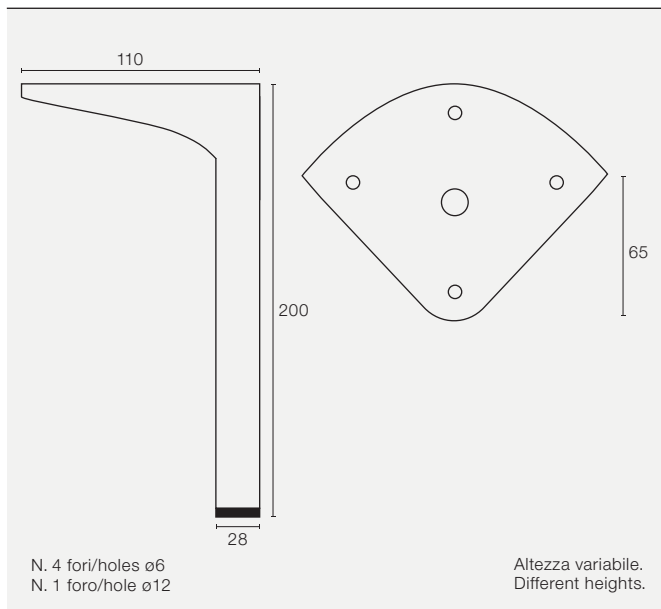

Finitura Finish

Lucido Polish
Satinato Satin