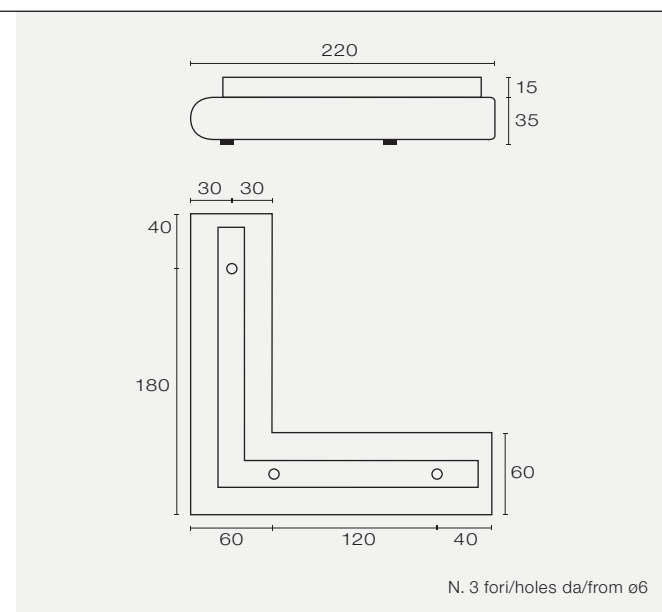

Creta Max

Finitura Finish

Lucido Polish
Satinato Satin