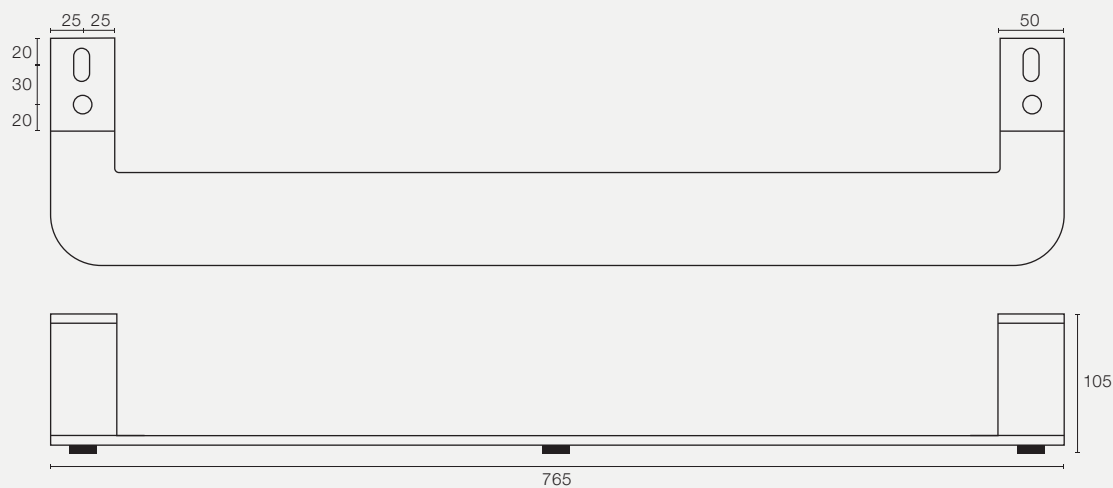

Misure a richiesta.
Measures on demand.

N. 2 fori/holes da/from $\varnothing 14$
N. 2 asole/oval holes da/from 12x25

Finitura Finish

Lucido Polish
Satinato Satin

INOX