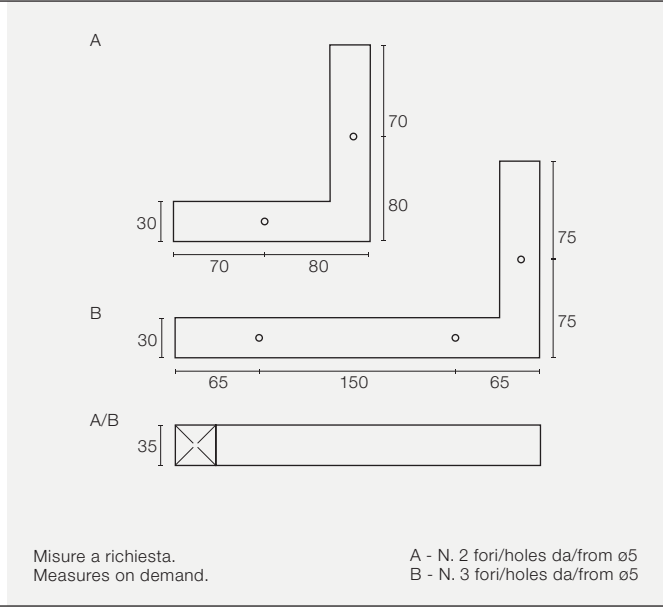

Minerbo

Finitura Finish

Lucido Polish
Satinato Satin