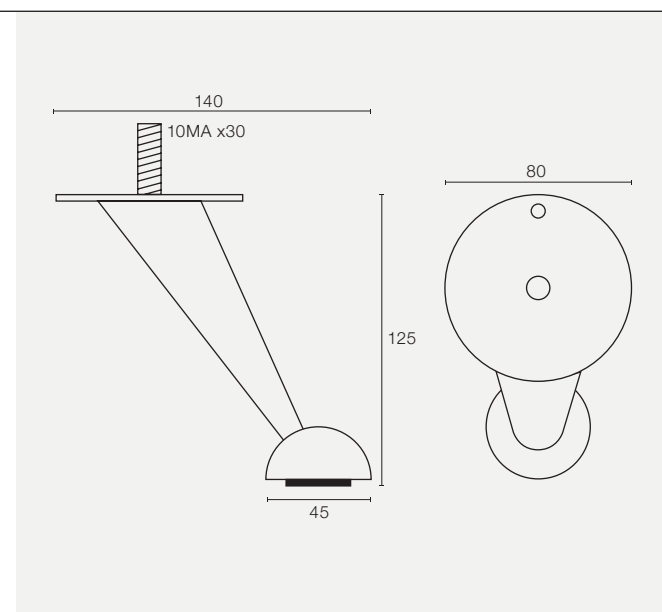

Vieste

Finitura Finish

Diamantato Turned on a Lathe