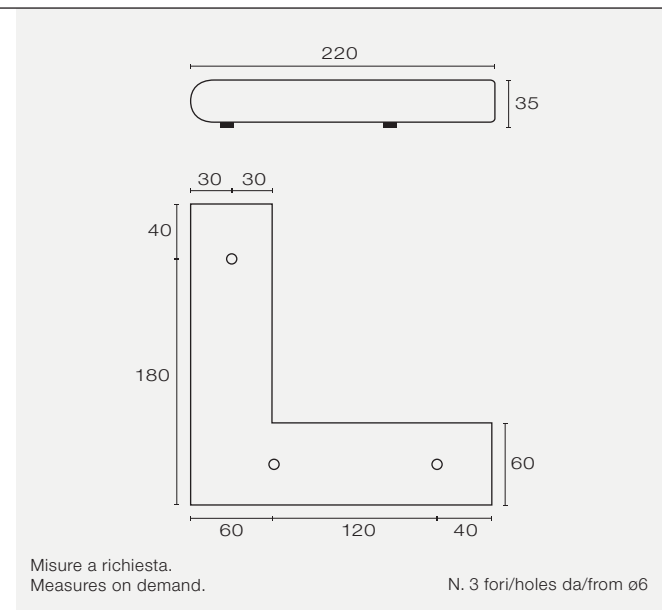

Creta

Finitura Finish

Lucido Polish
Satinato Satin