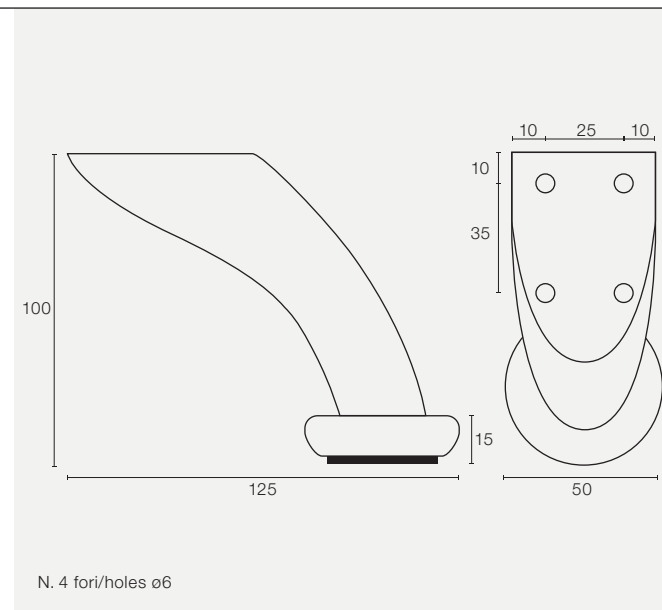

Vicenza

Finitura Finish

Cromo Lucido Polished Chrome