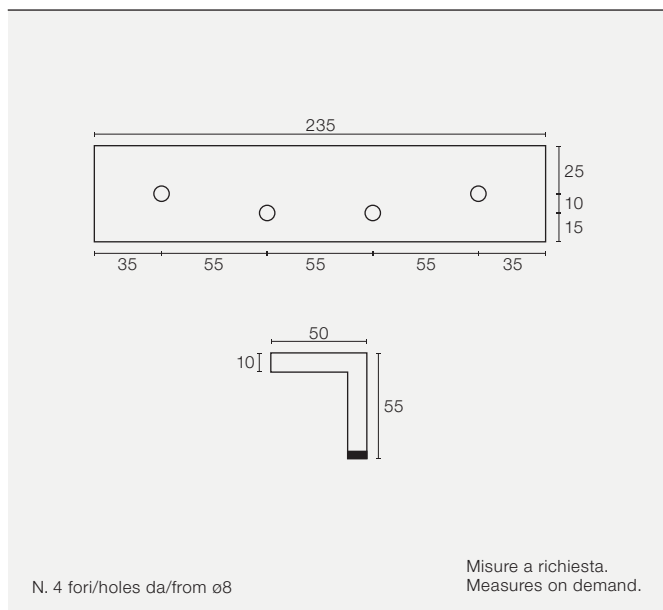

Porto

Finitura Finish

Lucido Polish
Satinato Satin

Praga