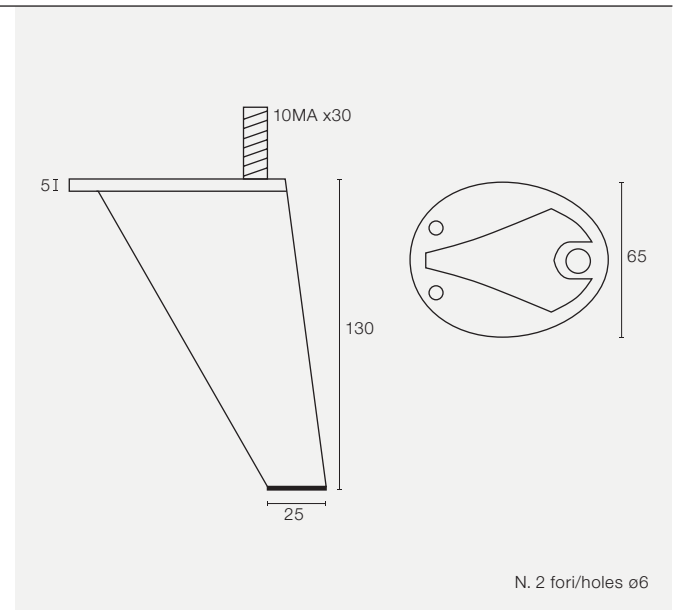

Genova

Finitura Finish

Cromo Lucido Polished Chrome