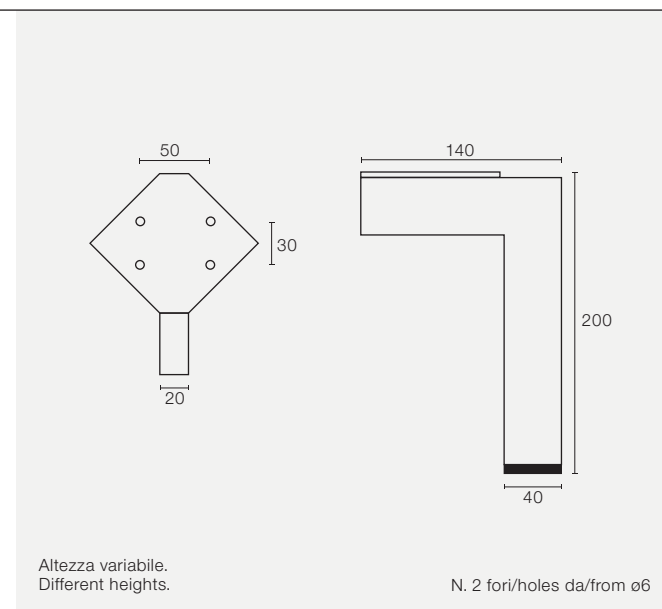

Oxford

Finitura Finish

Lucido Polish
Satinato Satin