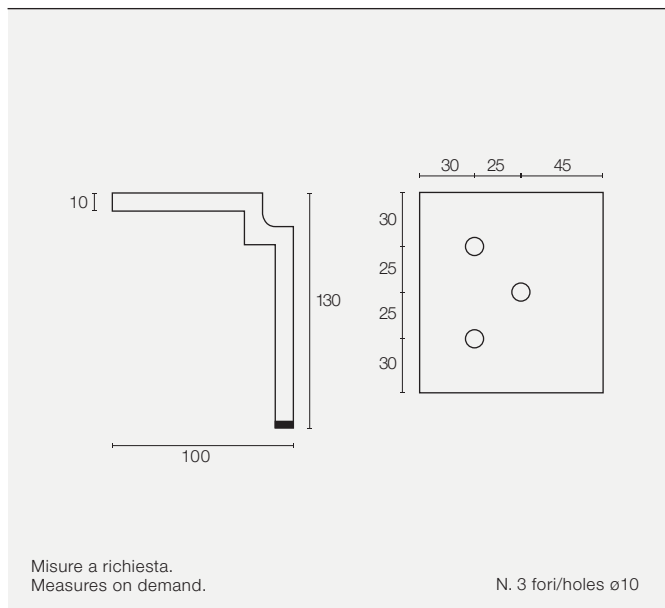

Lecce

Finitura Finish

Satinato Satin
Lucido Polish

Lima