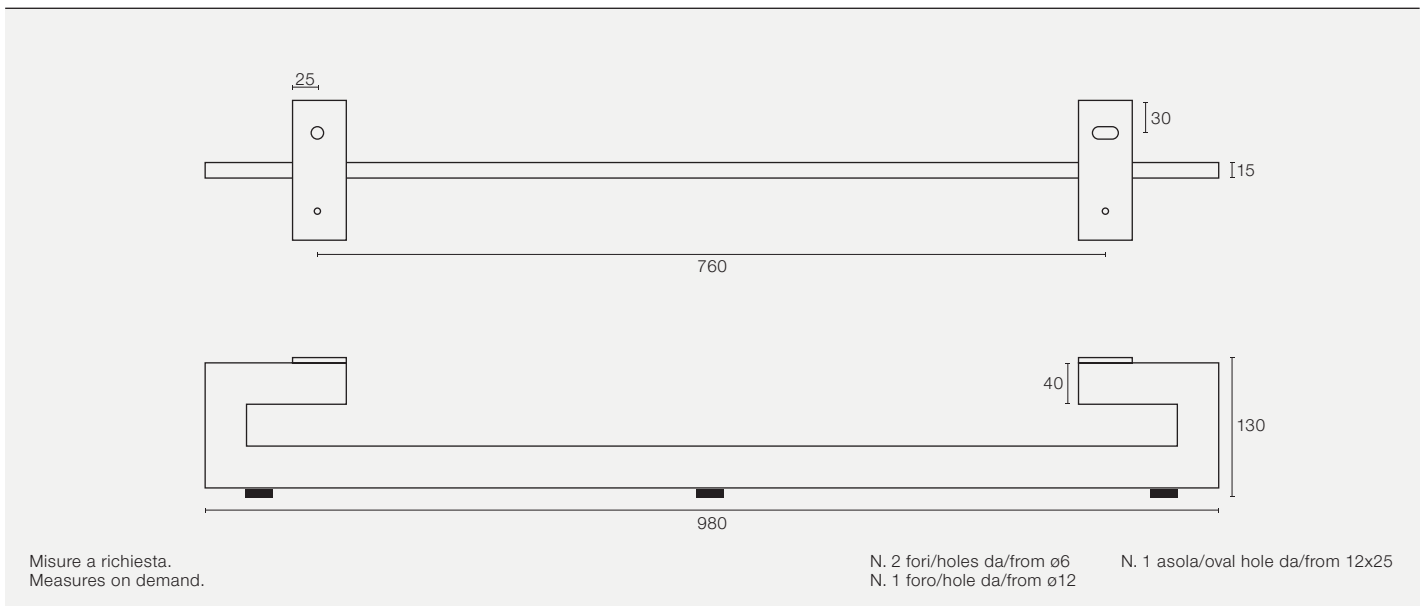

Tavullia

Finitura Finish

Lucido Polish
Satinato Satin

INOX