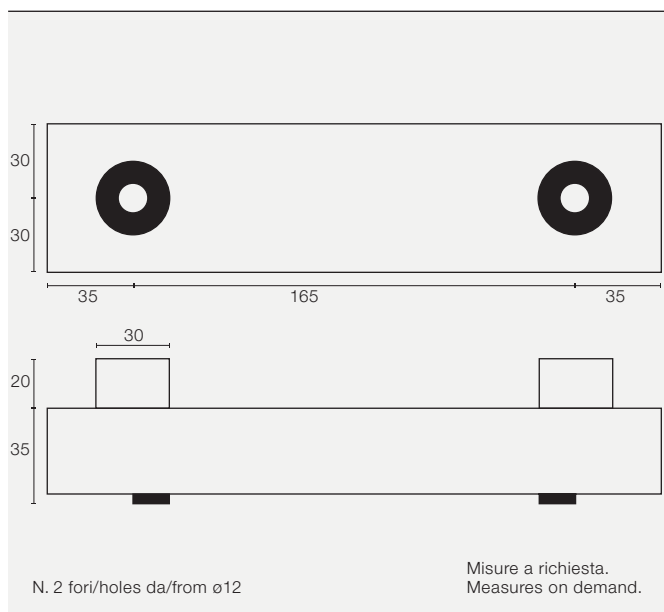

Finitura Finish

Lucido Polish
Satinato Satin

INOX