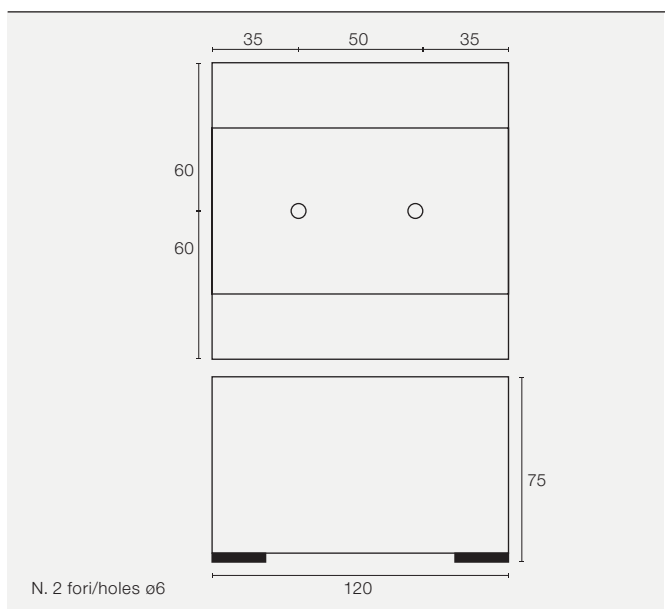

Finitura Finish

Lucido Polish
Satinato Satin

INOX