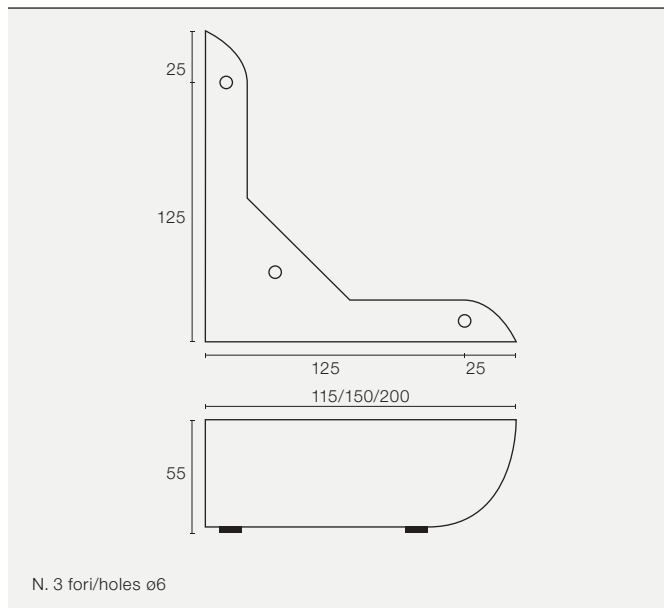

Grosseto

Finitura Finish

Cromo Lucido Polished Chrome
Cromo Satinato Satin Chrome

Grosseto Max