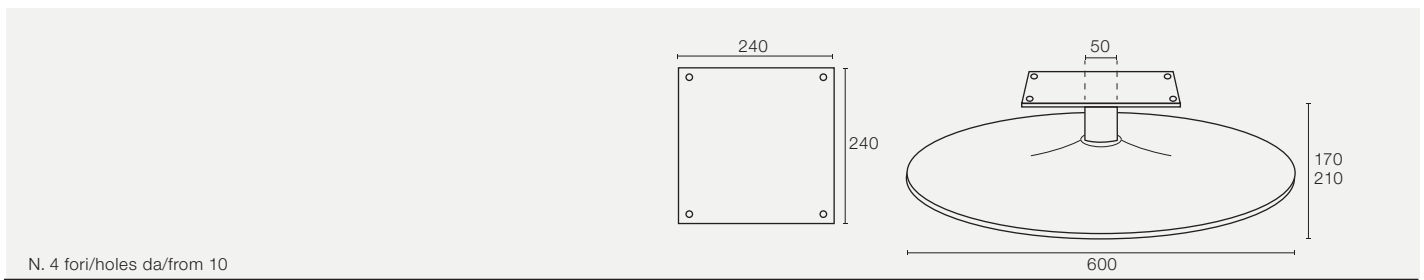

Base Madrid

N. 4 fori/holes da/from 10

Finitura	Finish	Cromo Lucido	Polished Chrome