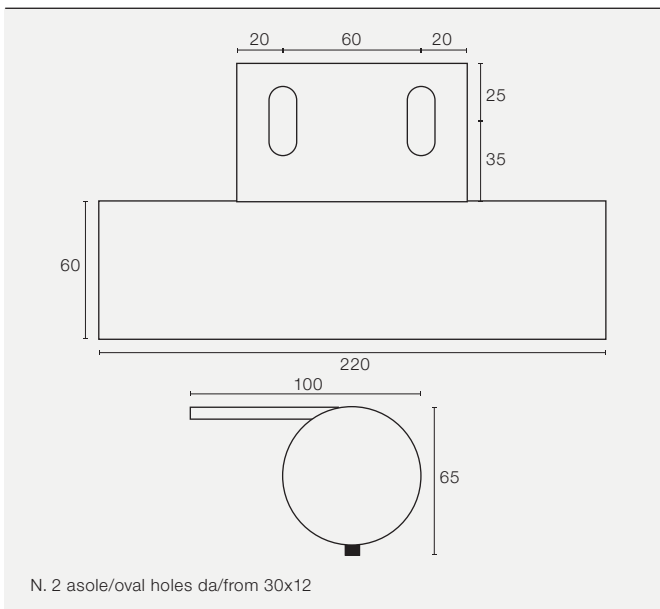

Finitura Finish

Lucido Polish
Satinato Satin

INOX