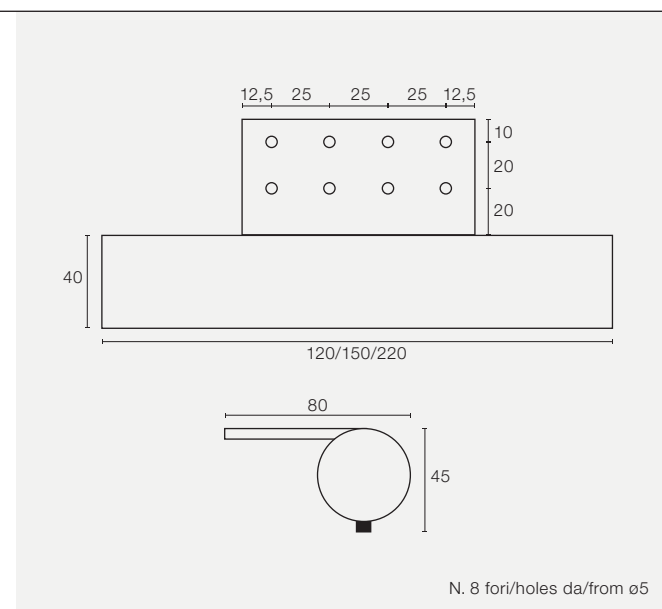

Pistoia

Finitura Finish

Cromo Lucido Polished Chrome