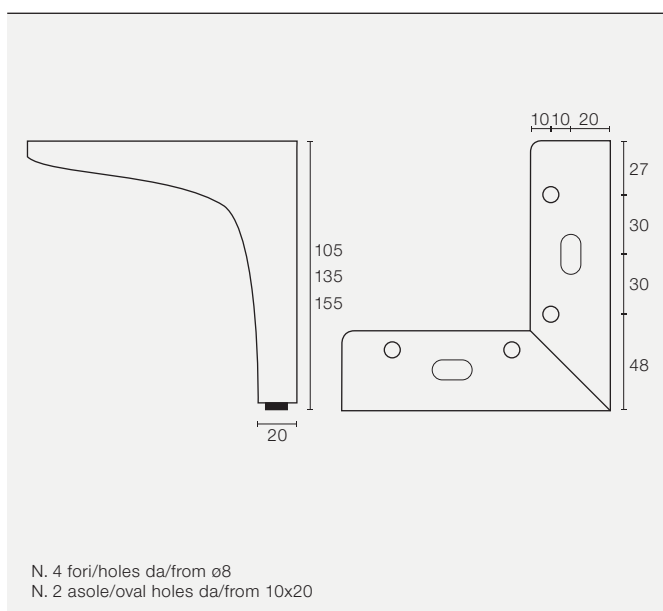

Finitura Finish

Cromo Lucido Polished Chrome