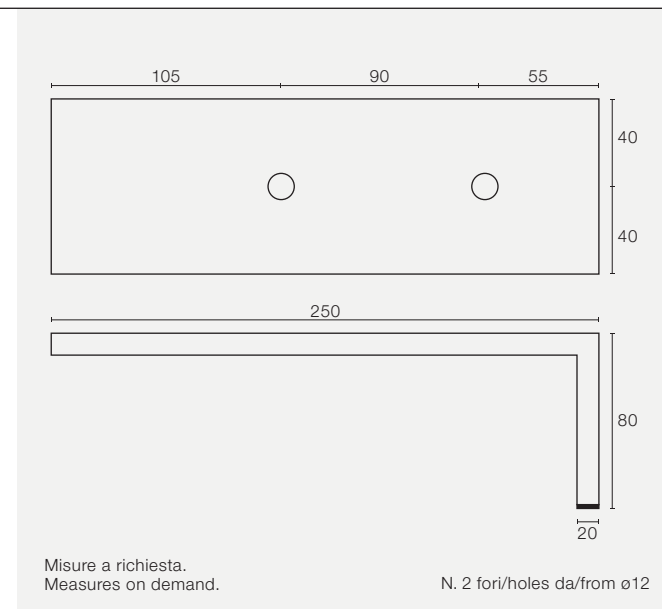

Toronto

Finitura Finish

Lucido Polish
Satinato Satin