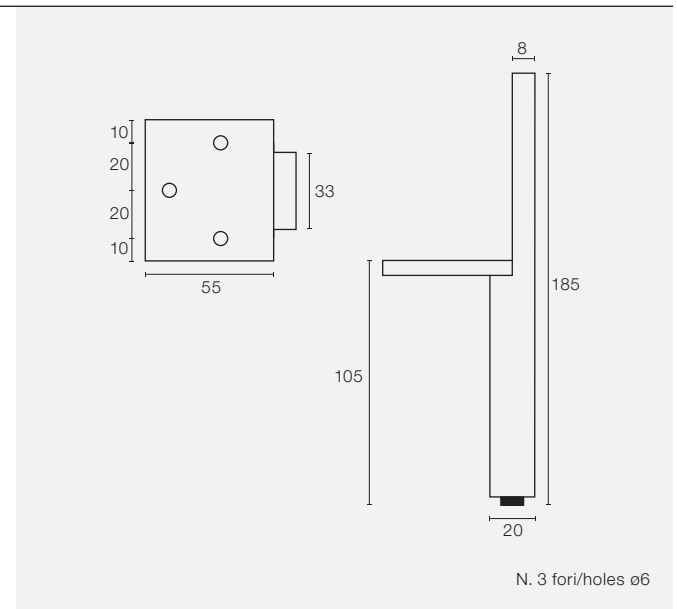

Manila

Finitura Finish

Cromo Lucido Polished Chrome

INOX