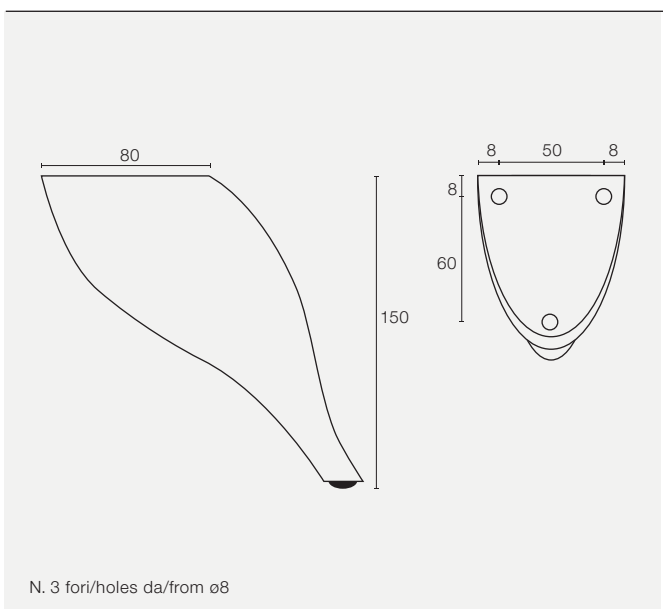

Finitura Finish

Cromo Lucido Polished Chrome