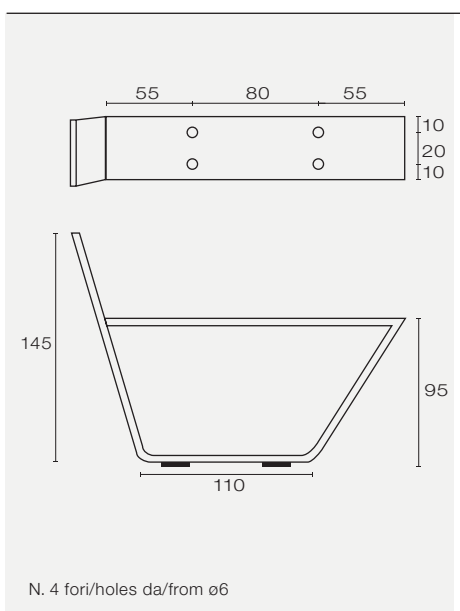

Finitura Finish

Lucido Polish
Satinato Satin

INOX