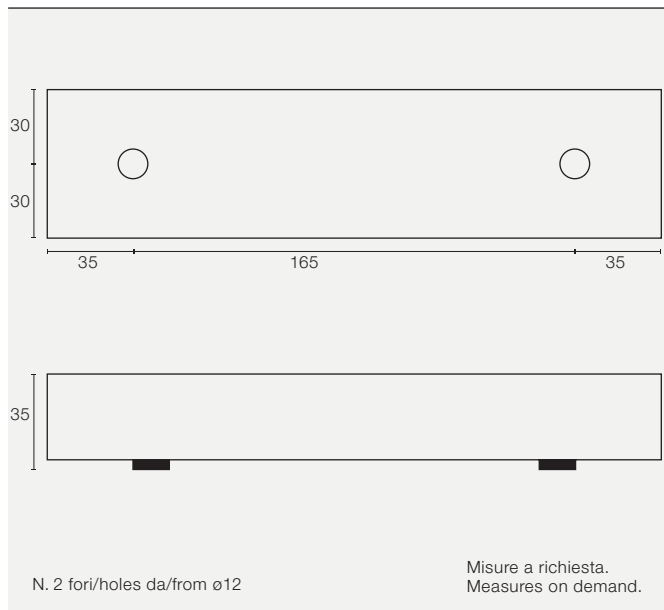

Toledo

Finitura Finish

Lucido Polish
Satinato Satin

INOX

Toledo Max