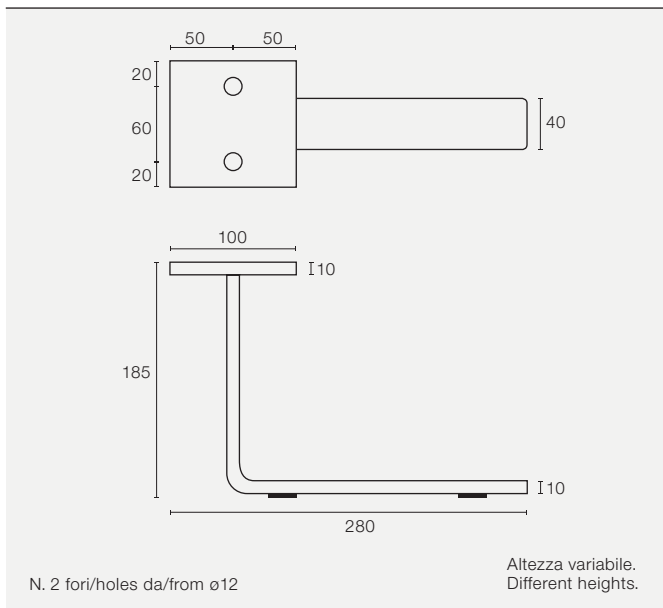

Cuba

Finitura Finish

Lucido Polish
Satinato Satin

INOX

Dakar