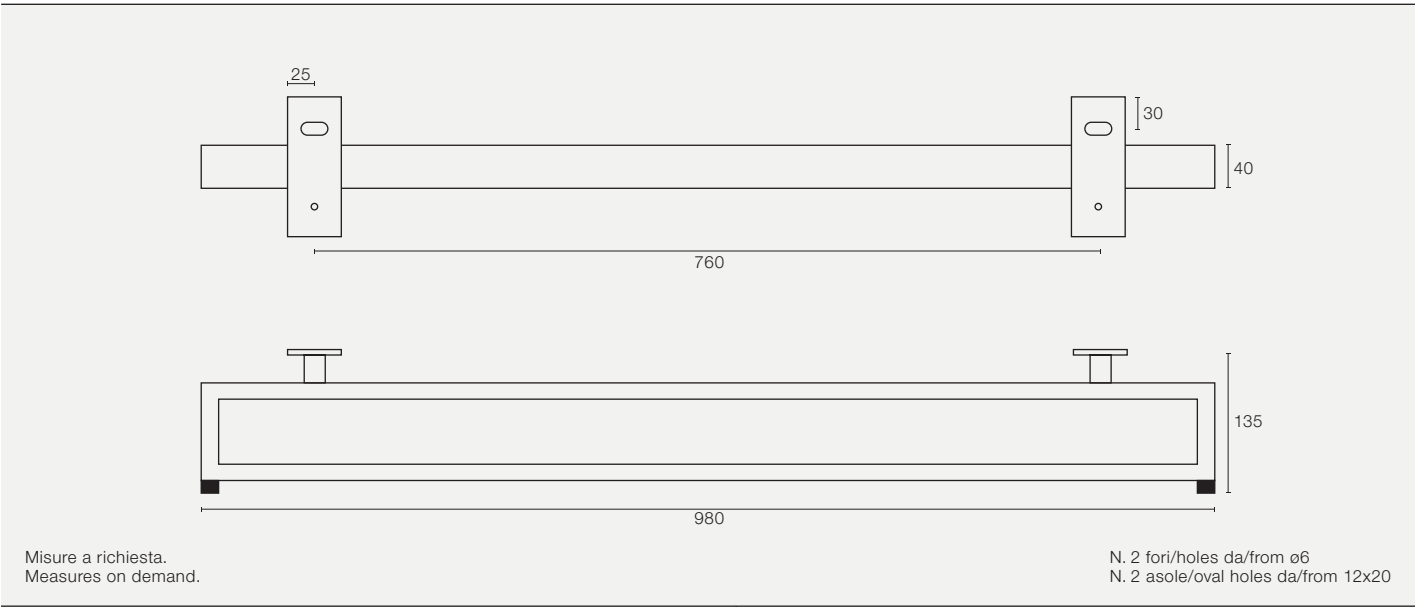

Monaco

Finitura Finish

Lucido Polish
Satinato Satin