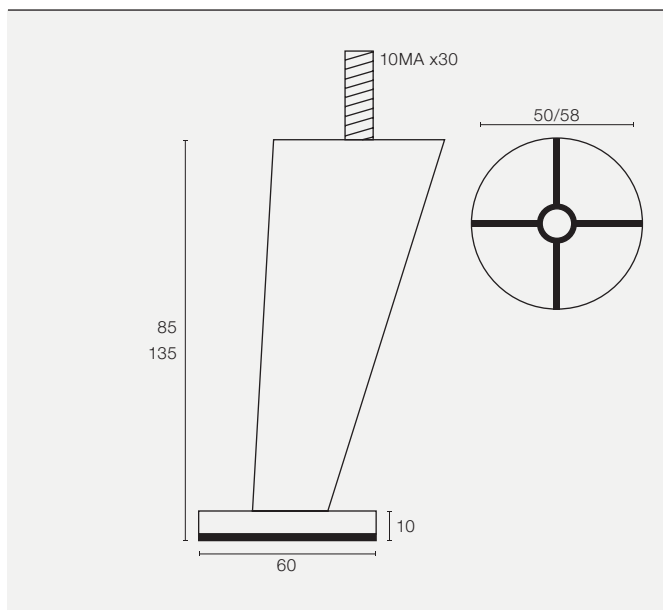

Mantova

Finitura Finish

Satinato Satin
Lucido Polish

Matera