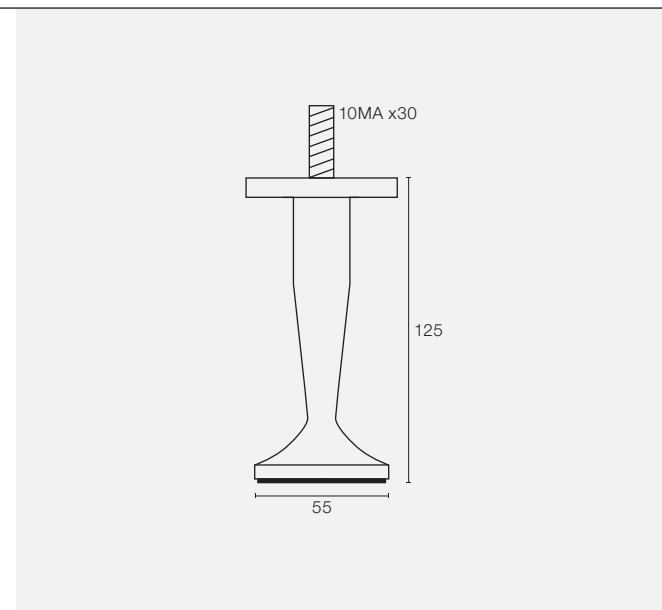

Pisa

Finitura Finish

Cromo Lucido Polished Chrome