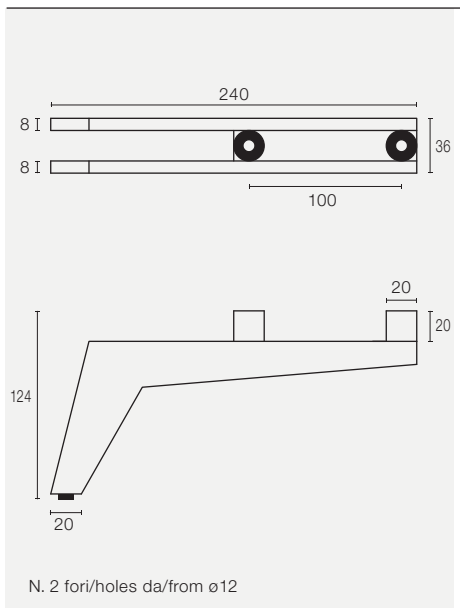

Chieti

Finitura Finish

Lucido Polish
Satinato Satin

INOX

Cipro