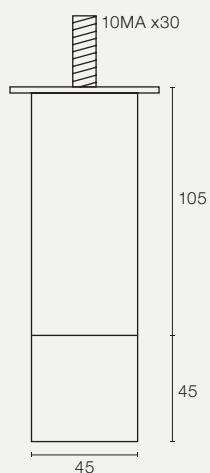

Venezia

Misure a richiesta.
Measures on demand.