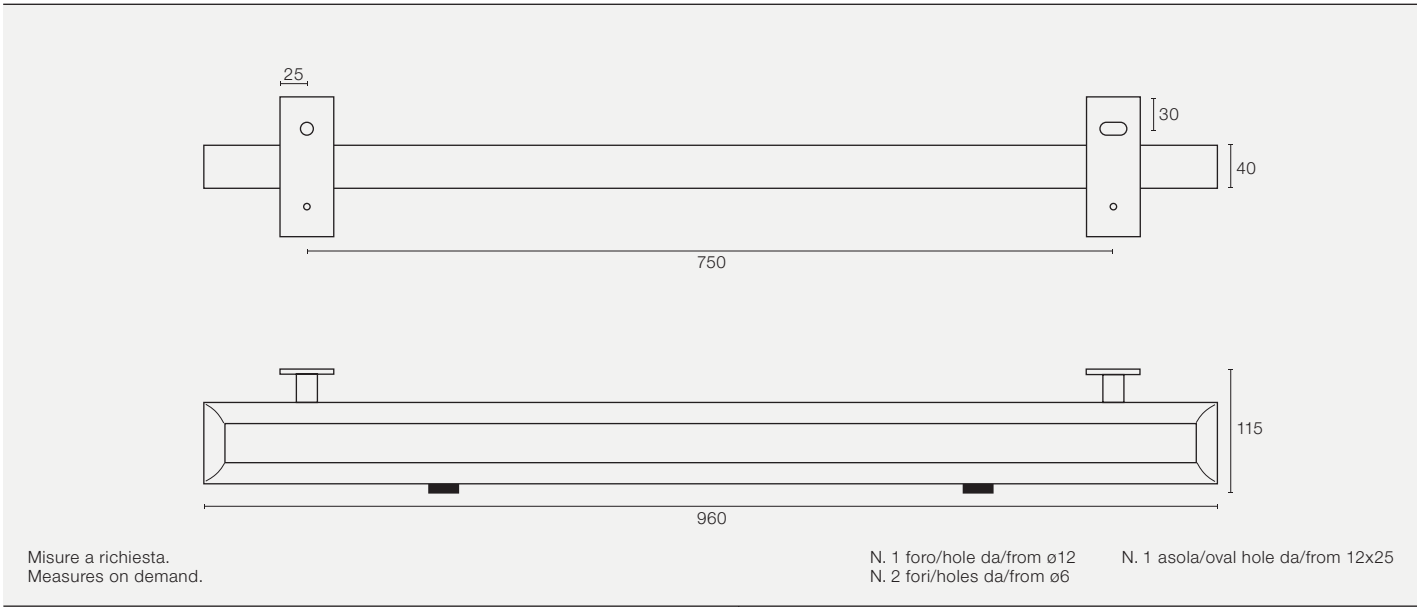

# Firenze

Misure a richiesta.  
Measures on demand.

N. 1 foro/hole da/from  $\varnothing 12$   
N. 1 asole/oval hole da/from 12x30

Finitura Finish

Lucido Polish  
Satinato Satin

Finitura Finish

Lucido Polish  
Satinato Satin