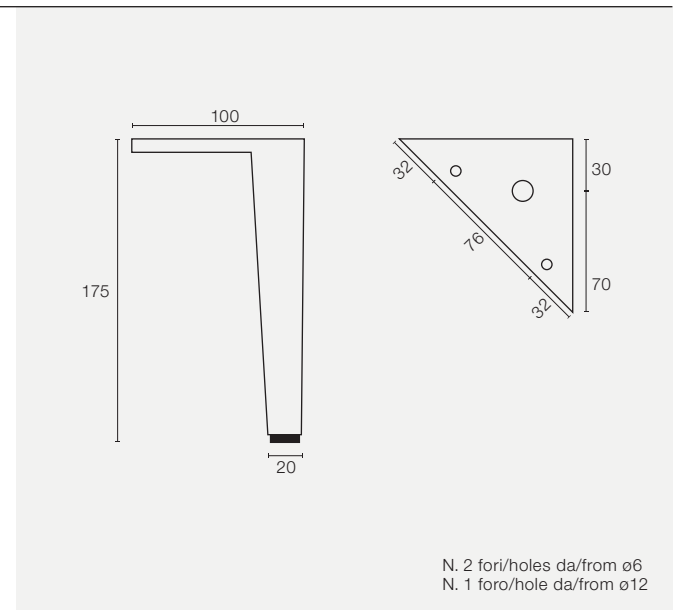

Stoccolma

Finitura Finish

Cromo Lucido Polished Chrome