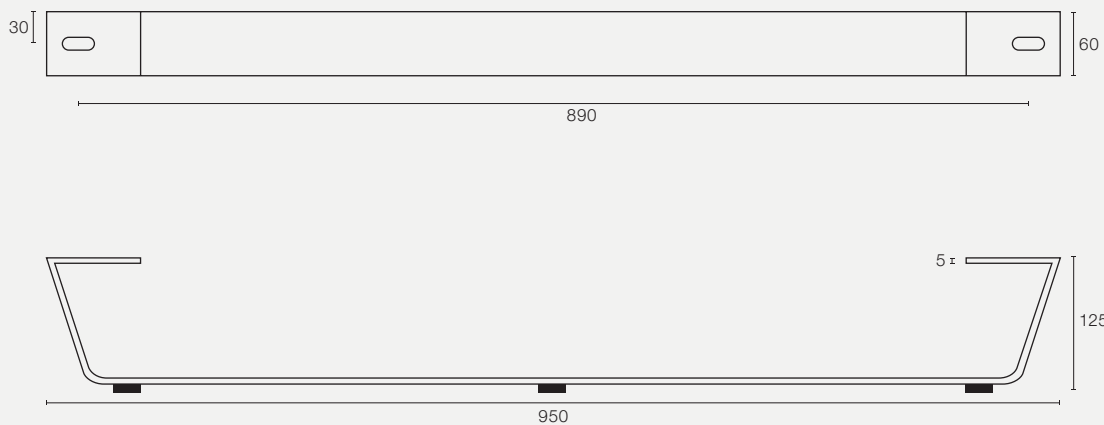

Misure a richiesta.
Measures on demand.

N. 2 asole/oval holes da/from 12x30

Finitura Finish

Lucido Polish
Satinato Satin

INOX