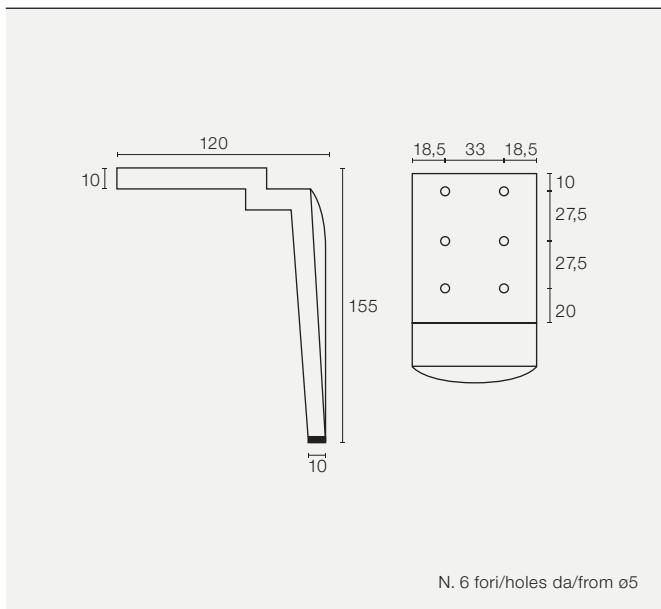

Finitura Finish

Cromo Lucido Polished Chrome