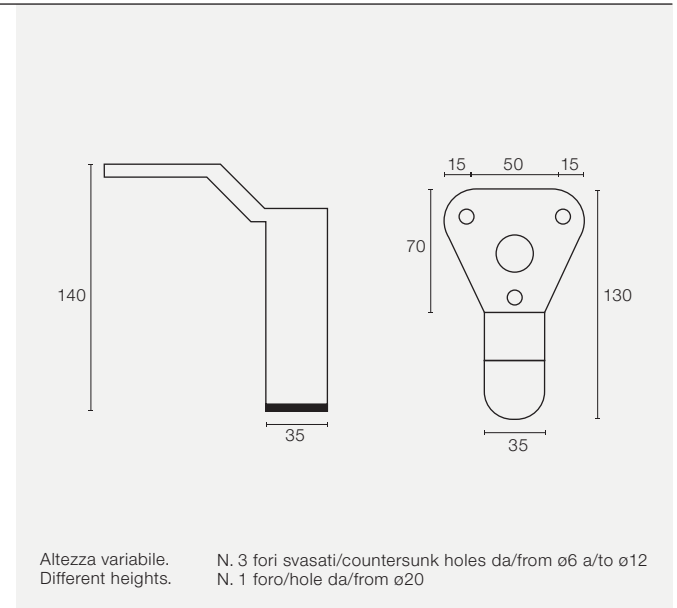

Carrara

Finitura Finish

Cromo Lucido Polished Chrome