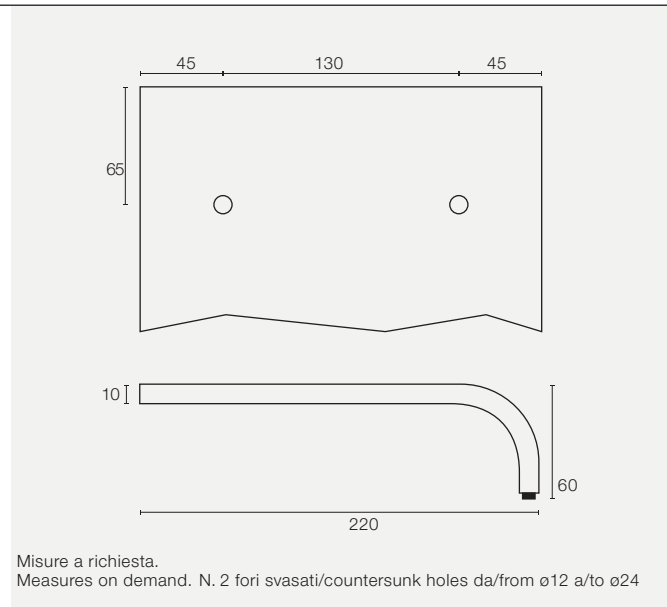

Messina

Finitura Finish

Lucido Polish
Satinato Satin