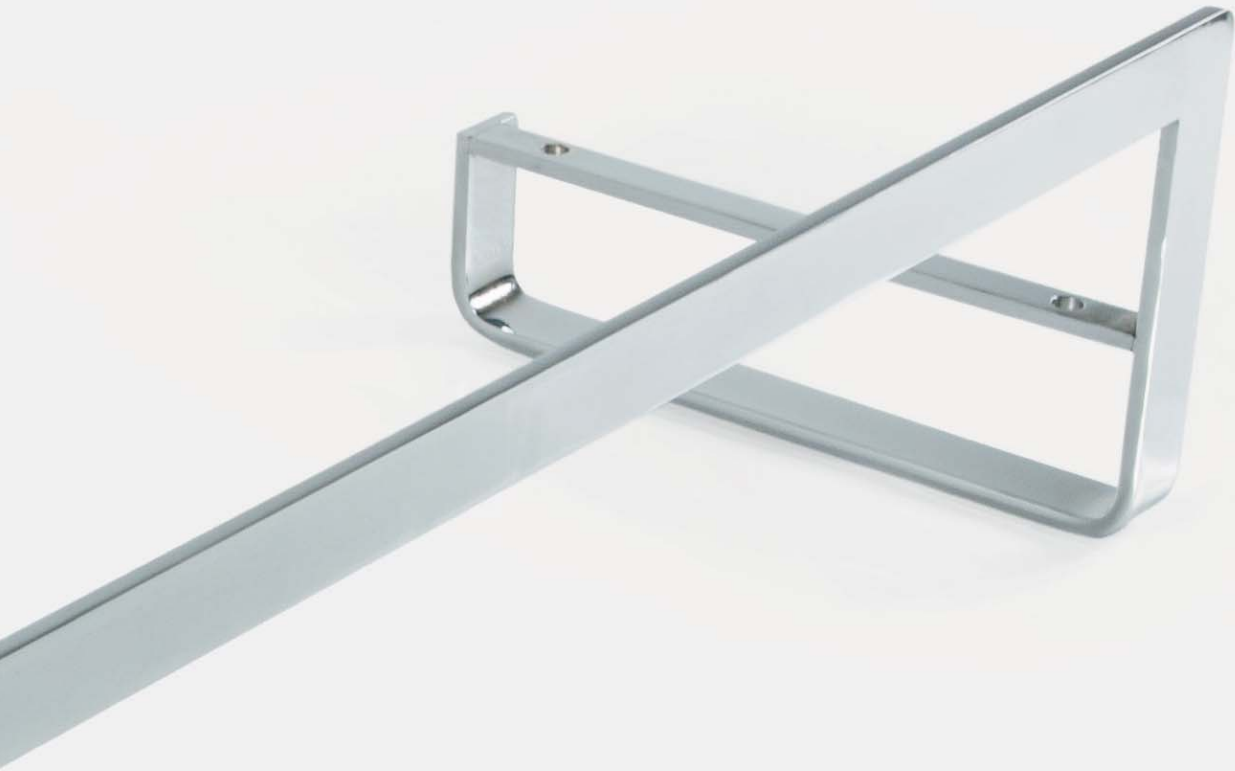

# Arezzo

Finitura Finish Lucido Polish  
Satinato Satin

Misure a richiesta Measures on demand

INOX

Finitura Finish Lucido Polish  
Satinato Satin

Misure a richiesta Measures on demand

INOX

Boston