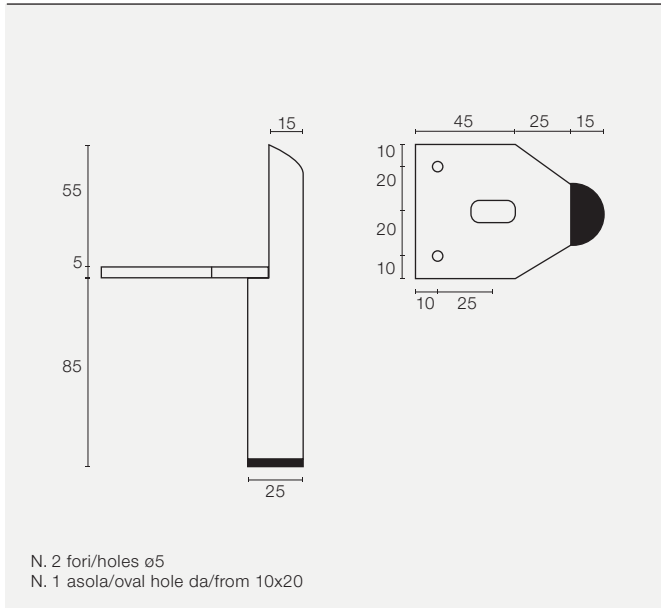

Ferrara

Finitura Finish

Cromo Lucido Polished Chrome

Gallipoli