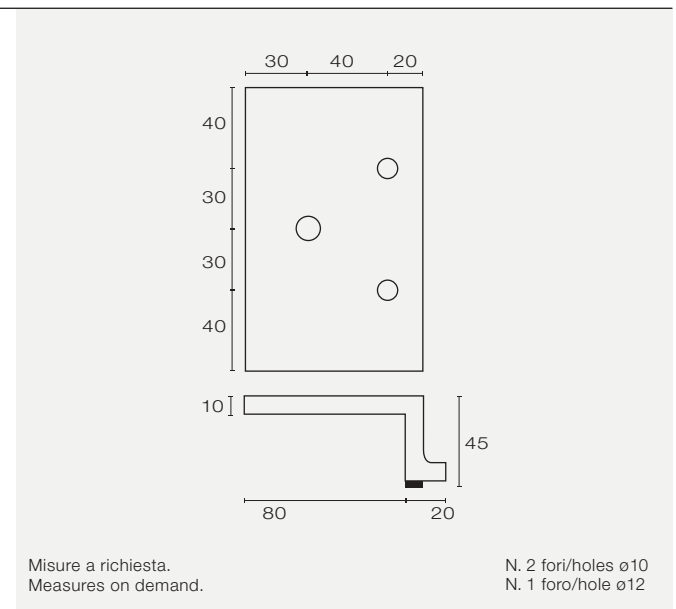

Gorizia

Finitura Finish

Lucido Polish
Satinato Satin