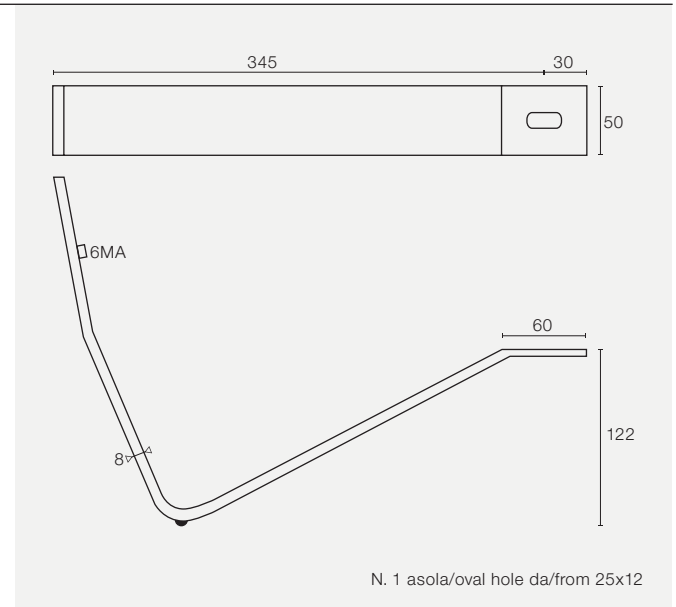

Dallas BR

Finitura Finish

Lucido Polish
Satinato Satin