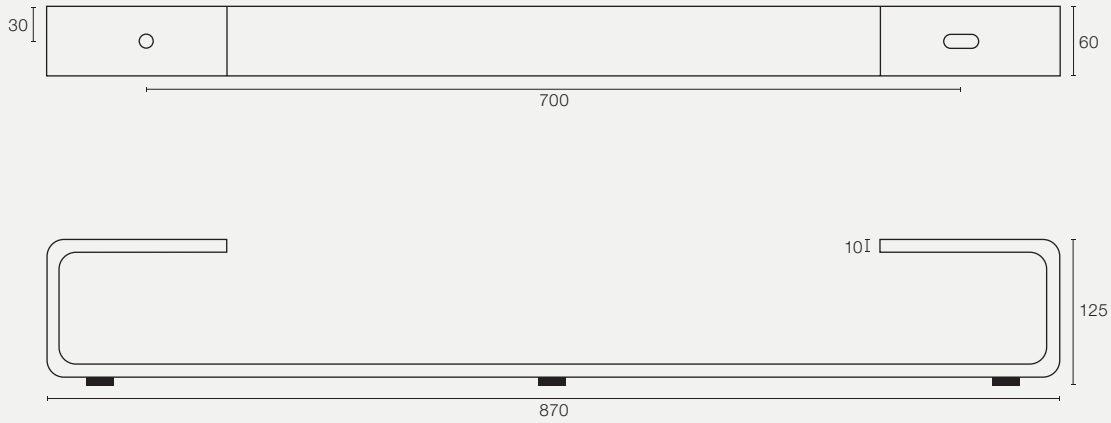

Firenze

Misure a richiesta.
Measures on demand.

N. 1 foro/hole da/from $\varnothing 12$
N. 1 asole/oval hole da/from 12x30

Finitura Finish

Lucido Polish
Satinato Satin